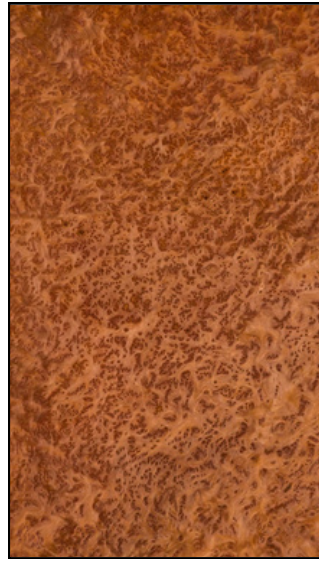

New Veneers

Walnut Burl

White Oak

Redwood Burl

Fiddleback Anigre

English Brown Oak

Figured Beech

1/16" Walnut

1/16" Teak

Additional New Veneers

Burls, Stumps and Crotches

WALNUT BURL
REDWOOD BURL

Domestic

ASH, flat cut, quartered and rotary cut
CHERRY, flat cut and quartered
DOUGLAS FIR, flat cut and quartered
PINE, flat cut and quartered
RED ELM, flat cut and quartered
KOA, flat cut
MAPLE, flat cut, quartered, bird's eye and curly
WALNUT, flat cut, quartered, drape
WHITE OAK, rift

Special Thickness

1/18"
ASH, flat cut and quartered
WALNUT, flat cut and quartered
WHITE OAK, domestic flat cut, quartered and rift
WHITE OAK, European flat cut, quartered and rift
1/24"
MAPLE, flat cut
1/28"
BARN OAK, European
WALNUT, flat cut and quartered
WHITE OAK, European flat cut, quartered and rift

Dyed

CRIMSON, PASTEL YELLOW, YELLOW
and CHARTREUSE poplar

Veneers in Presentation

**Imagine the world's veneers
in the palm of your hand!**

The newly updated Veneers in Presentation Collection contains 128, 5-1/2 in. wide x 8-1/2 in. long hand samples attractively labeled and displayed in a set of four, loose-leaf binders: Burls, Stumps, Crotches & Recon, Domestic Veneers, and Exotic Veneers (2 binders). A complete list of included veneers can be viewed on our website.